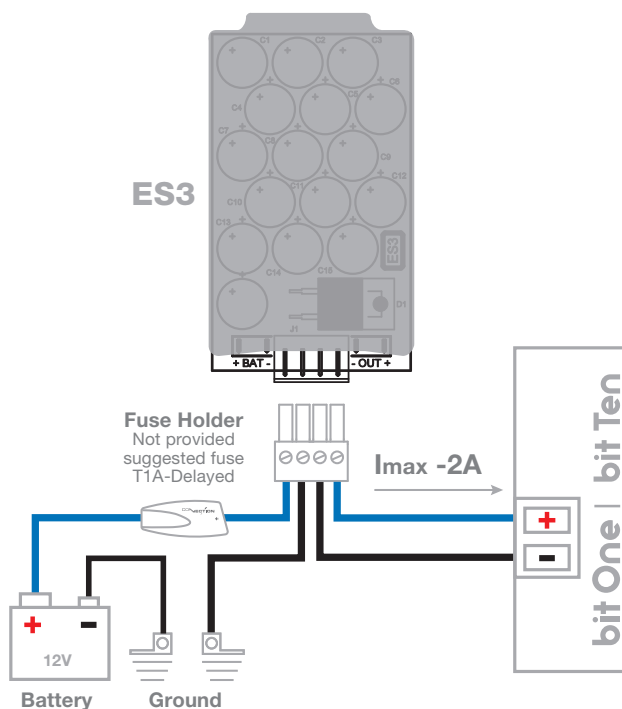

bit

ACCESSORIES

For bit One HD, bit One, bit Ten D, bit Ten

ES3 BIT ENERGY STORAGE START & STOP

It prevents the processor from shutting down when turning on cars featuring the start & stop system

When starting the engine, the vehicle battery voltage might decrease below 8 Volts value. If a signal processor (bit One, bit Ten) is installed in your car system, especially with cars featuring the start & stop system, low supply voltage values might make the processor shut down. In order to avoid waiting for the processor to complete its turn-on cycle again, you can install the ES3 by connecting it in series to the processor power supply cables.

ECK DRC DRC CABLE EXTENSION KIT

It is a kit composed of a cable and an adapter allowing a 2 m / 78.74 in. additional extension of the cable supplied with the DRC. This extension is required for installations on especially long vehicles such as SUV's. Total length of the supplied cable with the extension is equal to 6,5 m / 225.90 in.

Male-Female Toslink adapter with rotatable head. The 90° angle allows to save space.

PACKAGE: Polybag Qty. 1

STA

F/F SOCKET TOSLINK ADAPTER

Optical adapter to extend optical cables featuring TOSLINK connectors.