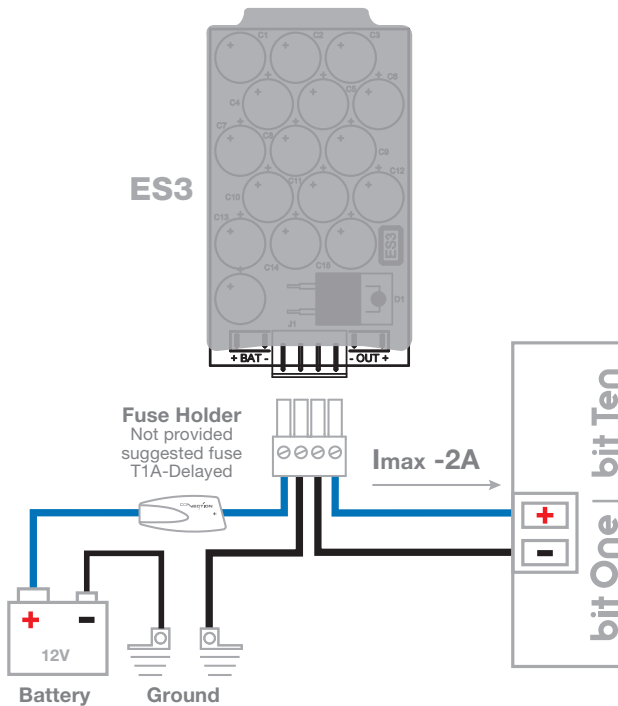

bit

ACCESSORIES

For bit One HD, bit One, bit Ten D, bit Ten

ES3

BIT ENERGY STORAGE START & STOP

It prevents the processor from shutting down when turning on cars featuring the start & stop system

When starting the engine, the vehicle battery voltage might decrease below 8 Volts value. If a signal processor (bit One, bit Ten) is installed in your car system, especially with cars featuring the start & stop system, low supply voltage values might make the processor shut down. In order to avoid waiting for the processor to complete its turn-on cycle again, you can install the ES3 by connecting it in series to the processor power supply cables.

ECK DRC

DRC CABLE EXTENSION KIT

It is a kit composed of a cable and an adapter allowing a 2 m / 78.74 in. additional extension of the cable supplied with the DRC. This extension is required for installations on especially long vehicles such as SUV's. Total length of the supplied cable with the extension is equal to 6,5 m / 225.90 in.

PACKAGE: Polybag - Qty. 1

bit

ACCESSORIES

For bit One HD, bit One, bit Ten D

Optical digital audio signal cable, designed for car audio applications, permitting the transfer of the optical signal along its 10 m / 393.70 in. length without signal loss. An especially thicker sheath protects the optical fibre to prevent the cable from damages if it is pressed against sharp edges. The metal connector protects the optical fibre for its full length, ensuring a stable transmission of the signal also in the event of strong vibrations.

Male-Female Toslink adapter with rotatable head. The 90° angle allows to save space.

PACKAGE: Polybag Qty. 1

STA

F/F SOCKET TOSLINK ADAPTER

Optical adapter to extend optical cables featuring TOSLINK connectors.