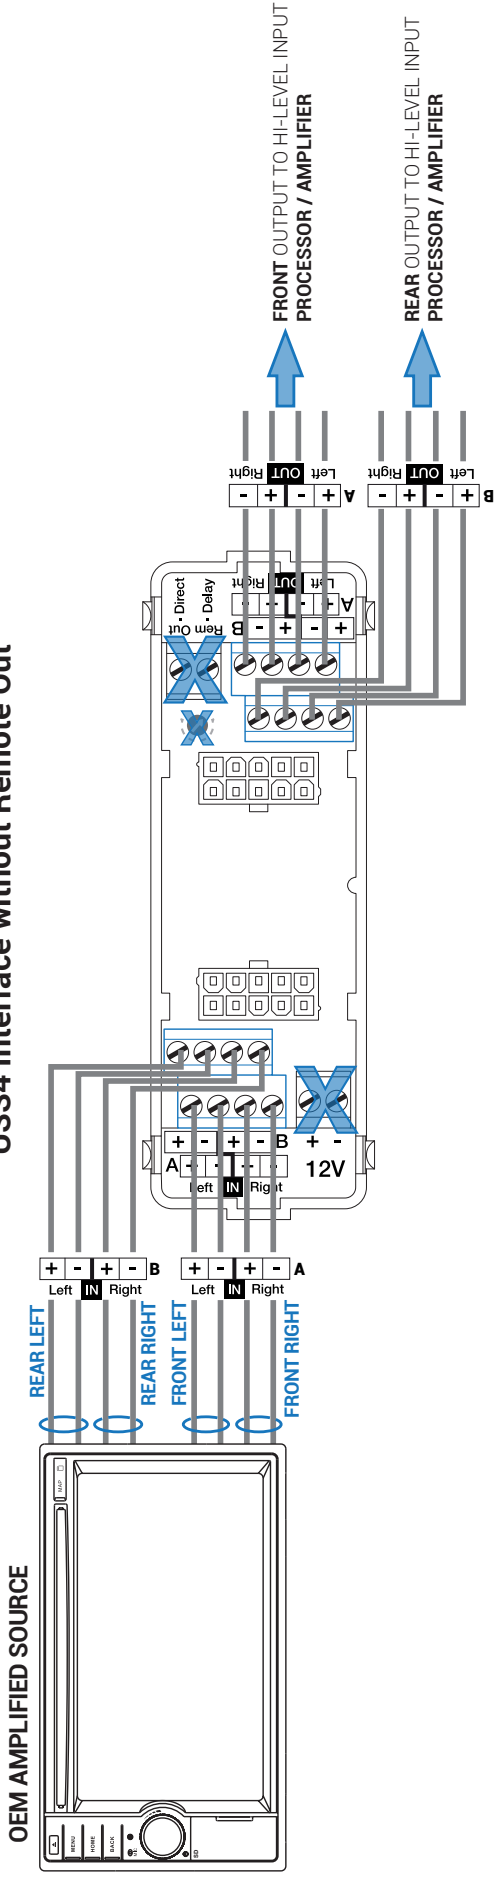

USS4 Interface without Remote Out